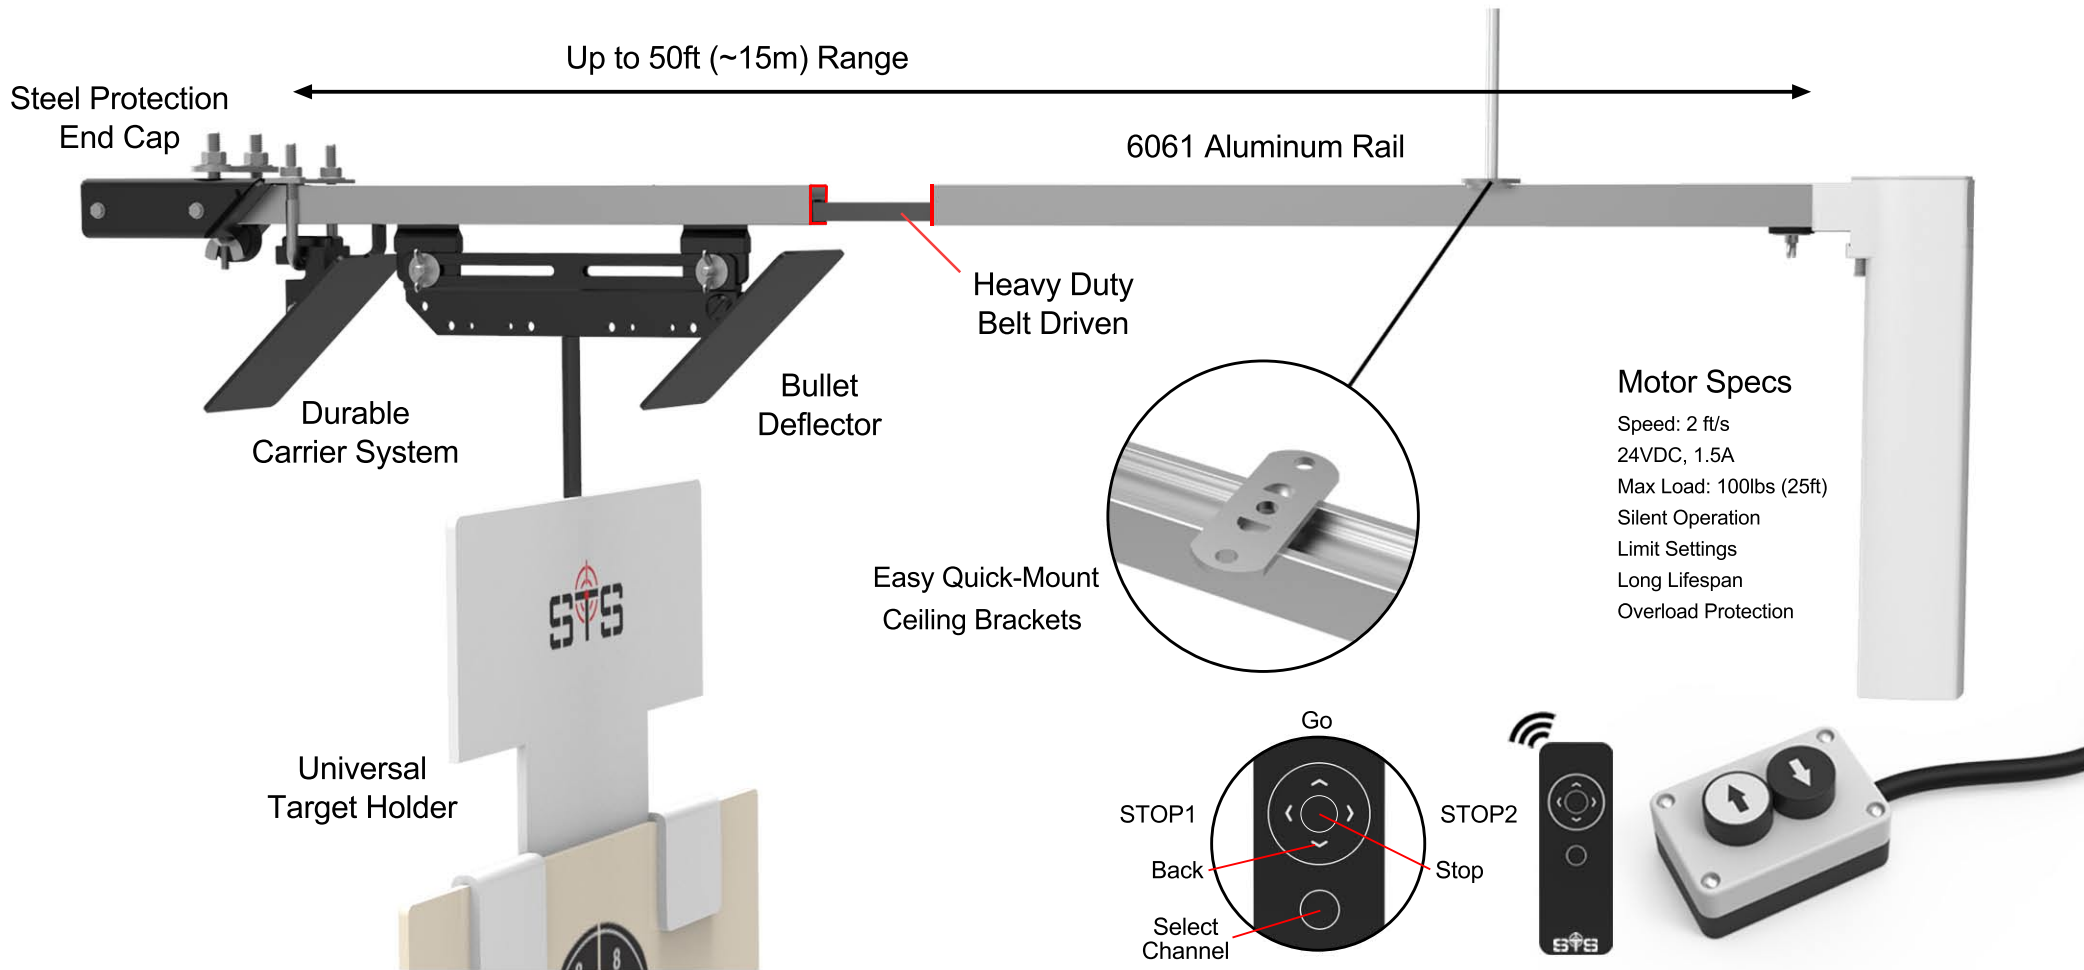

# MEDIUM DUTY TARGET RETRIEVAL SYSTEM

## Features

- Aluminum Rails
- Metal Carrier with steel rollers and optional bullet deflector
- Easy to install DIY kit (no need for specialized contractors)
- Inexpensive to maintain and troubleshoot
- Optional Wired Controller available.
- Up to 50ft (~15m) range

- High Speed Motor ~2ft/s with smart technology:
  - *Soft start/stop, overload protection, wireless activated*
- Wireless controller with smart functions:
  - *Programmable Limits/Stops setup*
  - *2 Intermediate programmable stopping points (third stop available with special controller)*