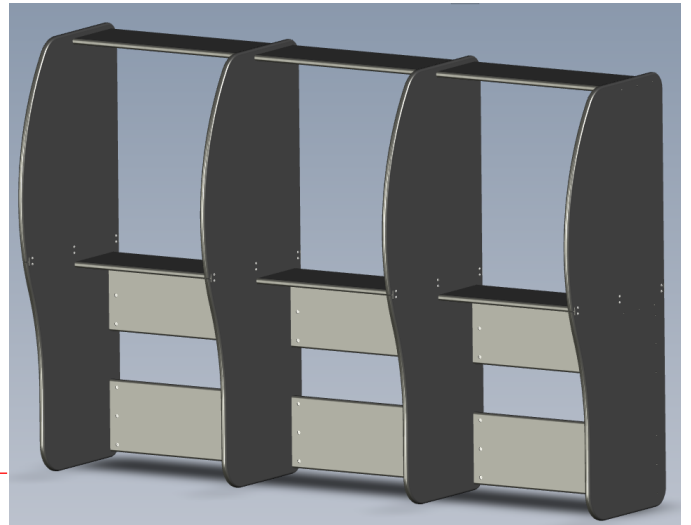

# STS Modular Shooting Stall

---

SKU : STS-ST102

---

Our shooting stalls are modular, made of high density expanded PVC and can be linked together easy and seamlessly offering the fastest, most efficient and cost effective way to deploy them in virtually any shooting range conditions, indoor or outdoor.

### Specifications

- Stall Dimension: 6ft x 2.5ft x 3ft
- Table Dimension: 3ft x 1ft
- Material: HD Exp PVC
- Weight: 85LB